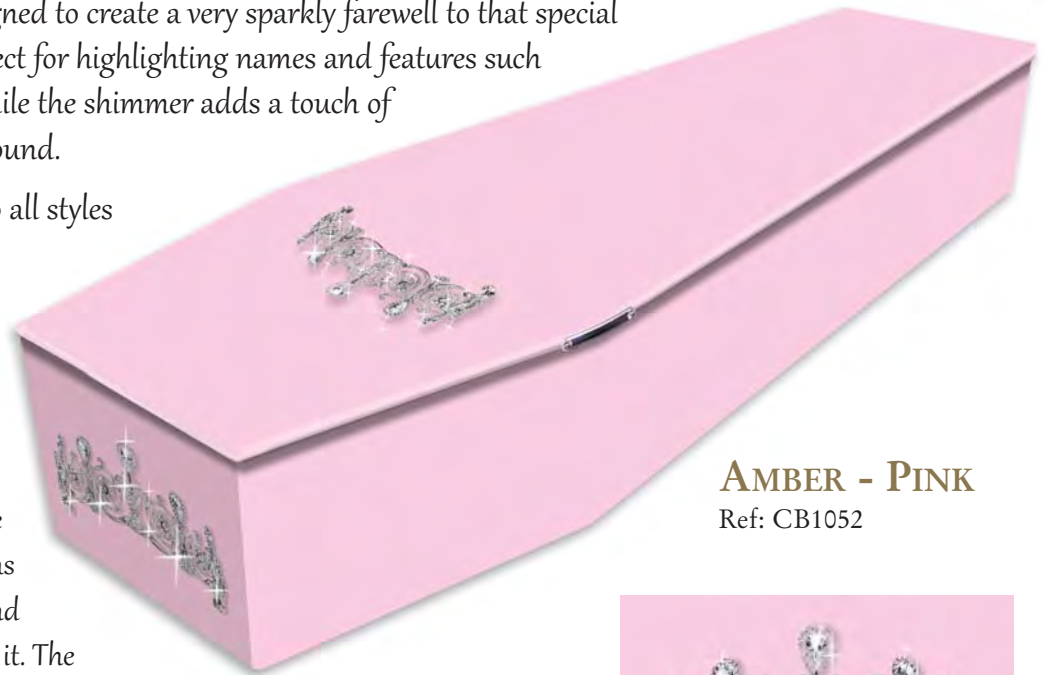

Featuring hand-applied Swarovski crystals and a soft shimmering finish, our exclusive Sparkle range, designed to create a very sparkly farewell to that special person. The tiny crystals are perfect for highlighting names and features such as delicate hearts and flowers, while the shimmer adds a touch of frosted sparkle to a plain background.

Sparkle designs can be applied to all styles of picture coffins suitable for burial or cremation ask our team for advice.

AMBER - PINK

Ref: CB1052

“ Just a note to say that we are very pleased with the coffin. It was given a mention by the priest and lots of people commented on it. The shimmer finish and crystal work on this coffin, as well as the butterfly one we had just before Christmas, was excellent and really sets the coffin off well.

Thanks again for your help. ”

JACK MYERS