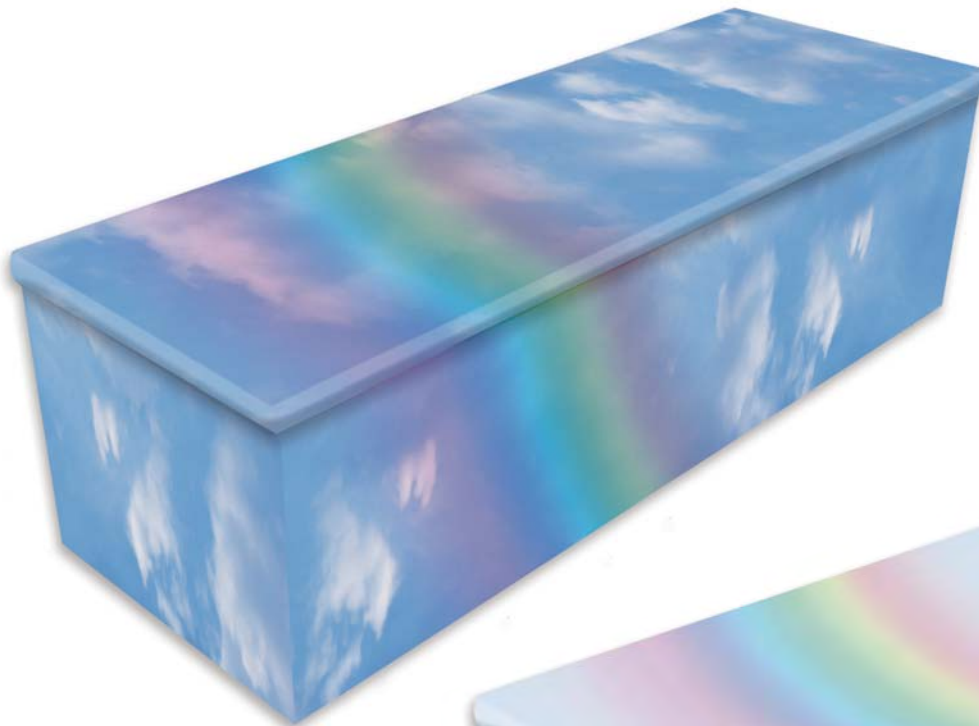

WHITE RAINBOW

Ref: CB505

WHITE RAINBOW

Ref: CRC505

Cremated Remains Caskets are available in all designs.

RAINBOW ON FLUFFY BLUE SKY

Ref: CB505

RAINBOW ON BLUE