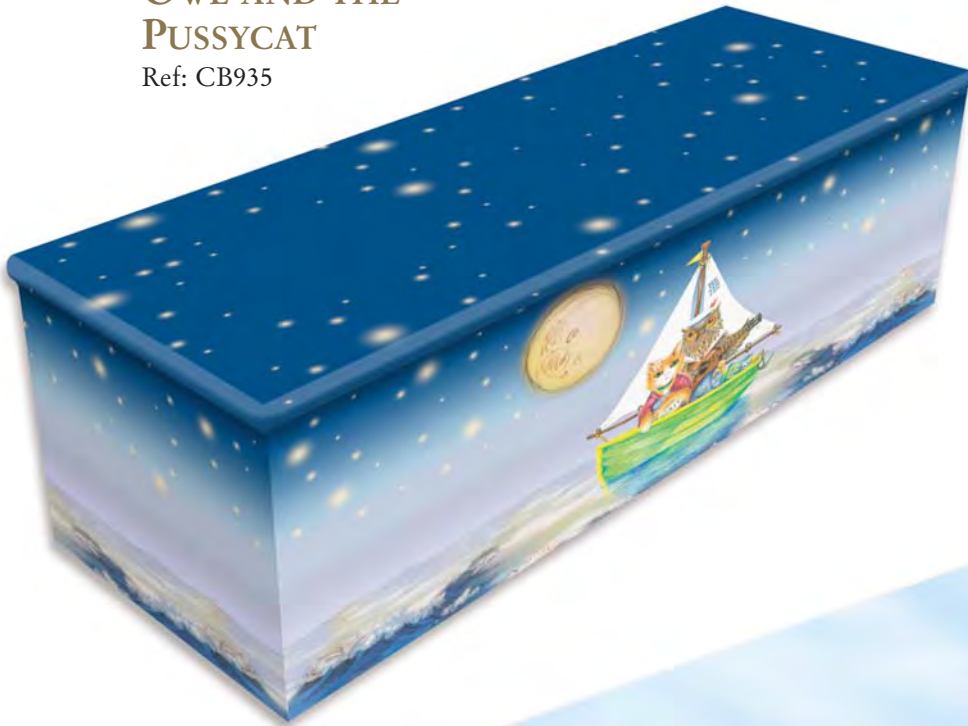

OWL AND THE PUSSYCAT

Ref: CB935