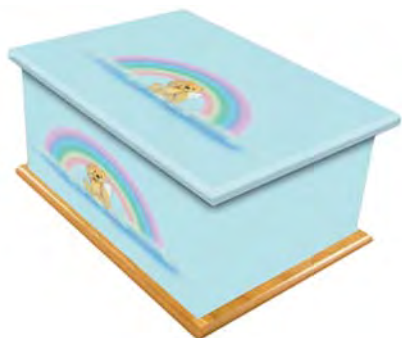

This example shows our delicate butterflies design with light blue pillow and edging.

Printed Interiors

DAISY CHAIN INTERIOR

BESPOKE UNICORN INTERIOR

You can have a matching interior for any Colourful Coffins coffin or casket including bespoke.

PURPLE RAINBOW INTERIOR

NEW STAR INTERIOR

Cremated Remains Caskets

Cremated Remains Caskets are available in Infant and Child sizes to match our range of caskets including bespoke design. All caskets can be personalised with a name, date, picture or message.