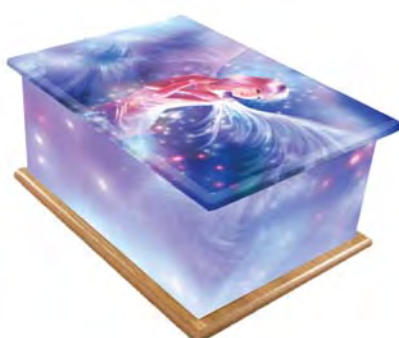

RAINBOW BEAR BLUE
Ref: CRC529

TOY TRAIN
Ref: CRC1003

TWINKLE TWINKLE BLUE
Ref: CRC515

FIRE TRUCK
Ref: CRC528

HOPE
Ref: CRC1096

LITTLE PRINCESS
Ref: CRC521

HEFFALUMPS
Ref: CRC724

“Hi there,
Just wanted to let you know
I received the ashes casket
today and it is beautiful,
thank you so much.