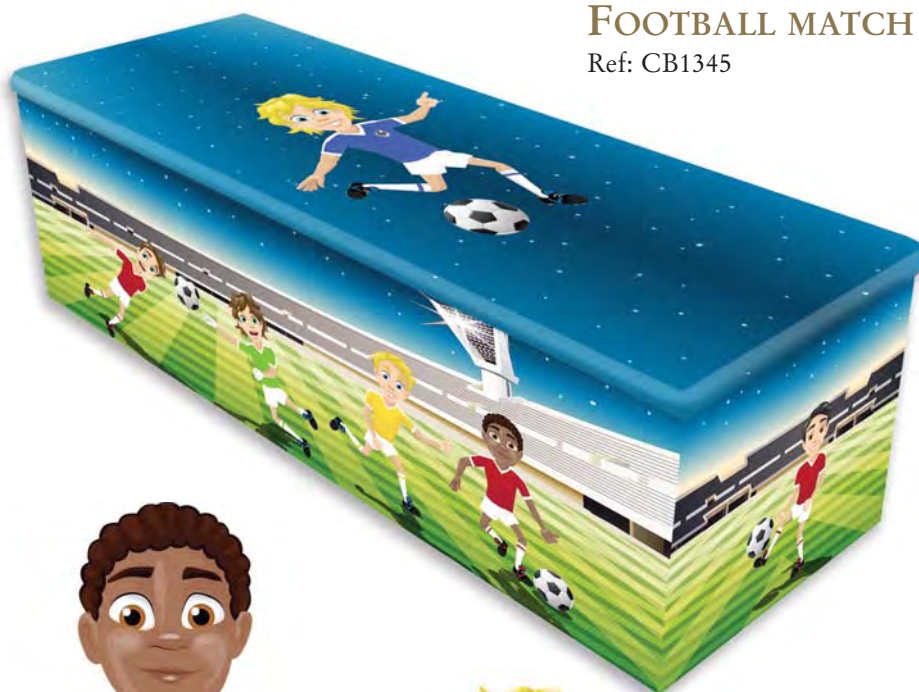

FOOTBALL MATCH

Ref: CB1345