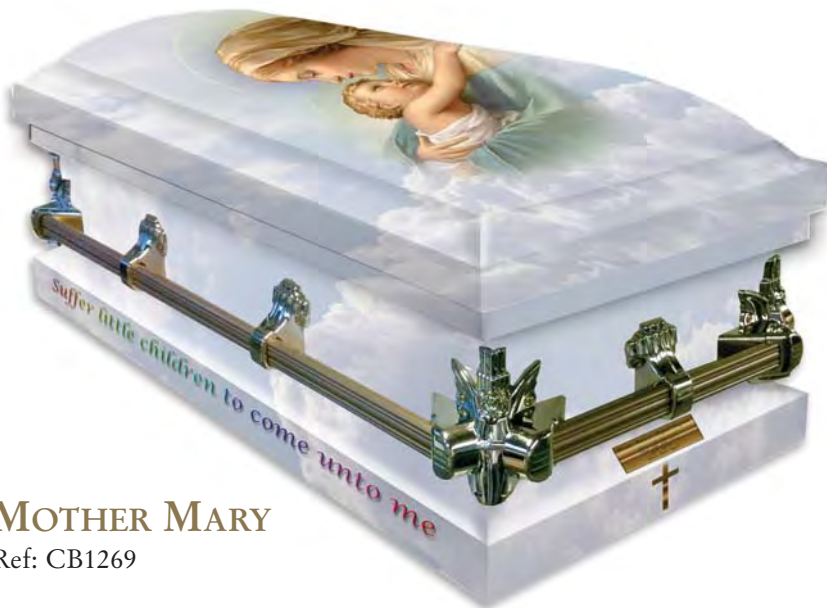

MOTHER MARY

Ref: CB1269