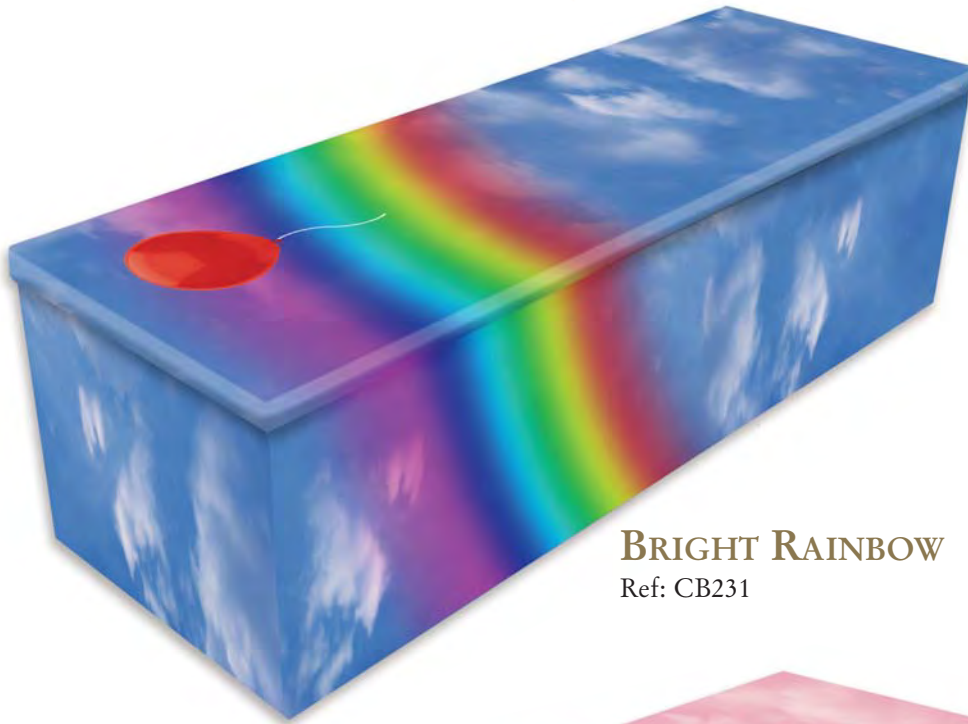

New Born & Baby Caskets

AVAILABLE IN • WOOD • SPARKLE • CASKET SHAPE

BRIGHT RAINBOW
Ref: CB231