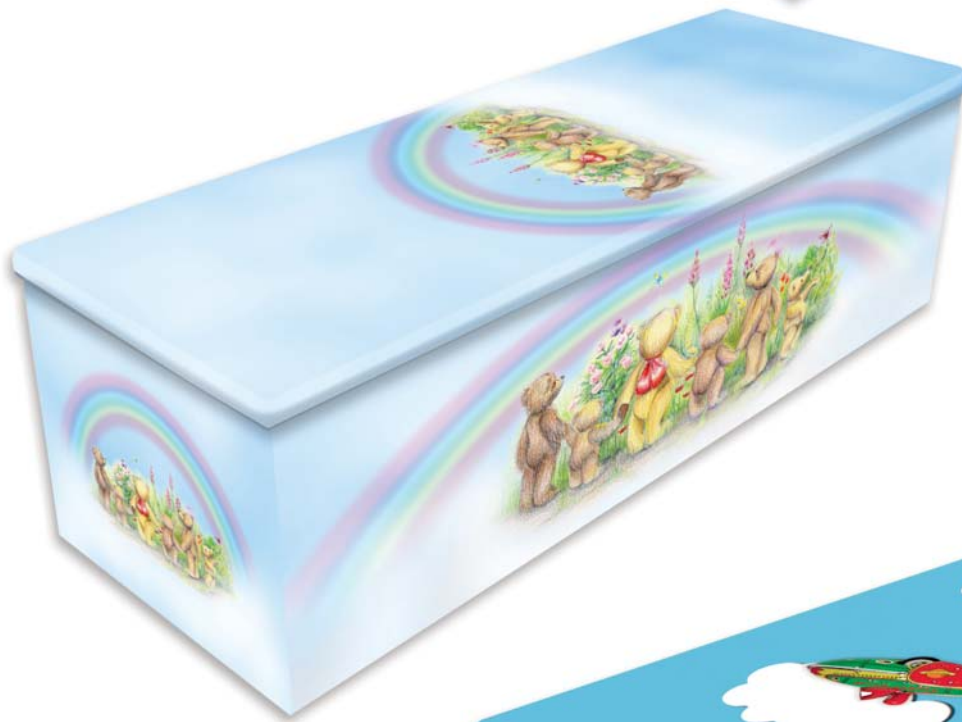

**ROUND AND ROUND
THE GARDEN**
Ref: CB885