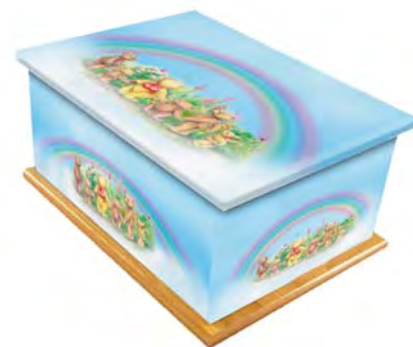

ROUND AND ROUND THE GARDEN
Ref: CRC885B