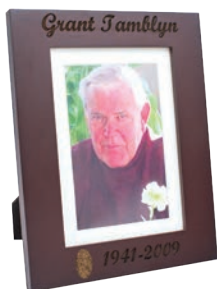

SHG-061

Giftware

SHADOW BOX FRAME

Measures 8" x 10" x 1.5" deep. Can be used to place flowers, photos, keepsakes, or other memories inside. Fingerprint, custom engraving (3 lines, 10 characters per line), authentic signature or laser etched photo available on glass or frame.

SBF-062

CANVAS PRINTS

Available in a variety of thickness and sizes, these full colour prints can include fingerprint, custom message, and photo.

CP12-063

GLASS AIR FRAME

Fits a 4" x 6" photo in portrait or landscape orientation. Fingerprint, custom engraving (3 lines, 10 characters per line), or authentic signature available above or below photo.

GAF-064

WOOD FRAME

Fits a 5" x 7" photo in portrait or landscape orientation. Fingerprint, custom engraving (3 lines, 10 characters per line), or authentic signature available above or below photo.

WFR-065