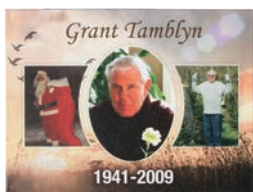

SHG-061

Giftware

SHADOW BOX FRAME

Measures 8" x 10" x 1.5" deep. Can be used to place flowers, photos, keepsakes, or other memories inside. Fingerprint, custom engraving (3 lines, 10 characters per line), authentic signature or laser etched photo available on glass or frame.

SBF-062

CANVAS PRINTS

Available in a variety of thickness and sizes, these full colour prints can include fingerprint, custom message, and photo.

CP12-063

GLASS AIR FRAME

Fits a 4" x 6" photo in portrait or landscape orientation. Fingerprint, custom engraving (3 lines, 10 characters per line), or authentic signature available above or below photo.