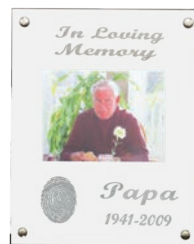

SHG-061

Giftware

SHADOW BOX FRAME

Measures 8" x 10" x 1.5" deep. Can be used to place flowers, photos, keepsakes, or other memories inside. Fingerprint, custom engraving (3 lines, 10 characters per line), authentic signature or laser etched photo available on glass or frame.

SBF-062

CANVAS PRINTS

Available in a variety of thickness and sizes, these full colour prints can include fingerprint, custom message, and photo.

CP12-063

GLASS AIR FRAME

Fits a 4" x 6" photo in portrait or landscape orientation. Fingerprint, custom engraving (3 lines, 10 characters per line), or authentic signature available above or below photo.