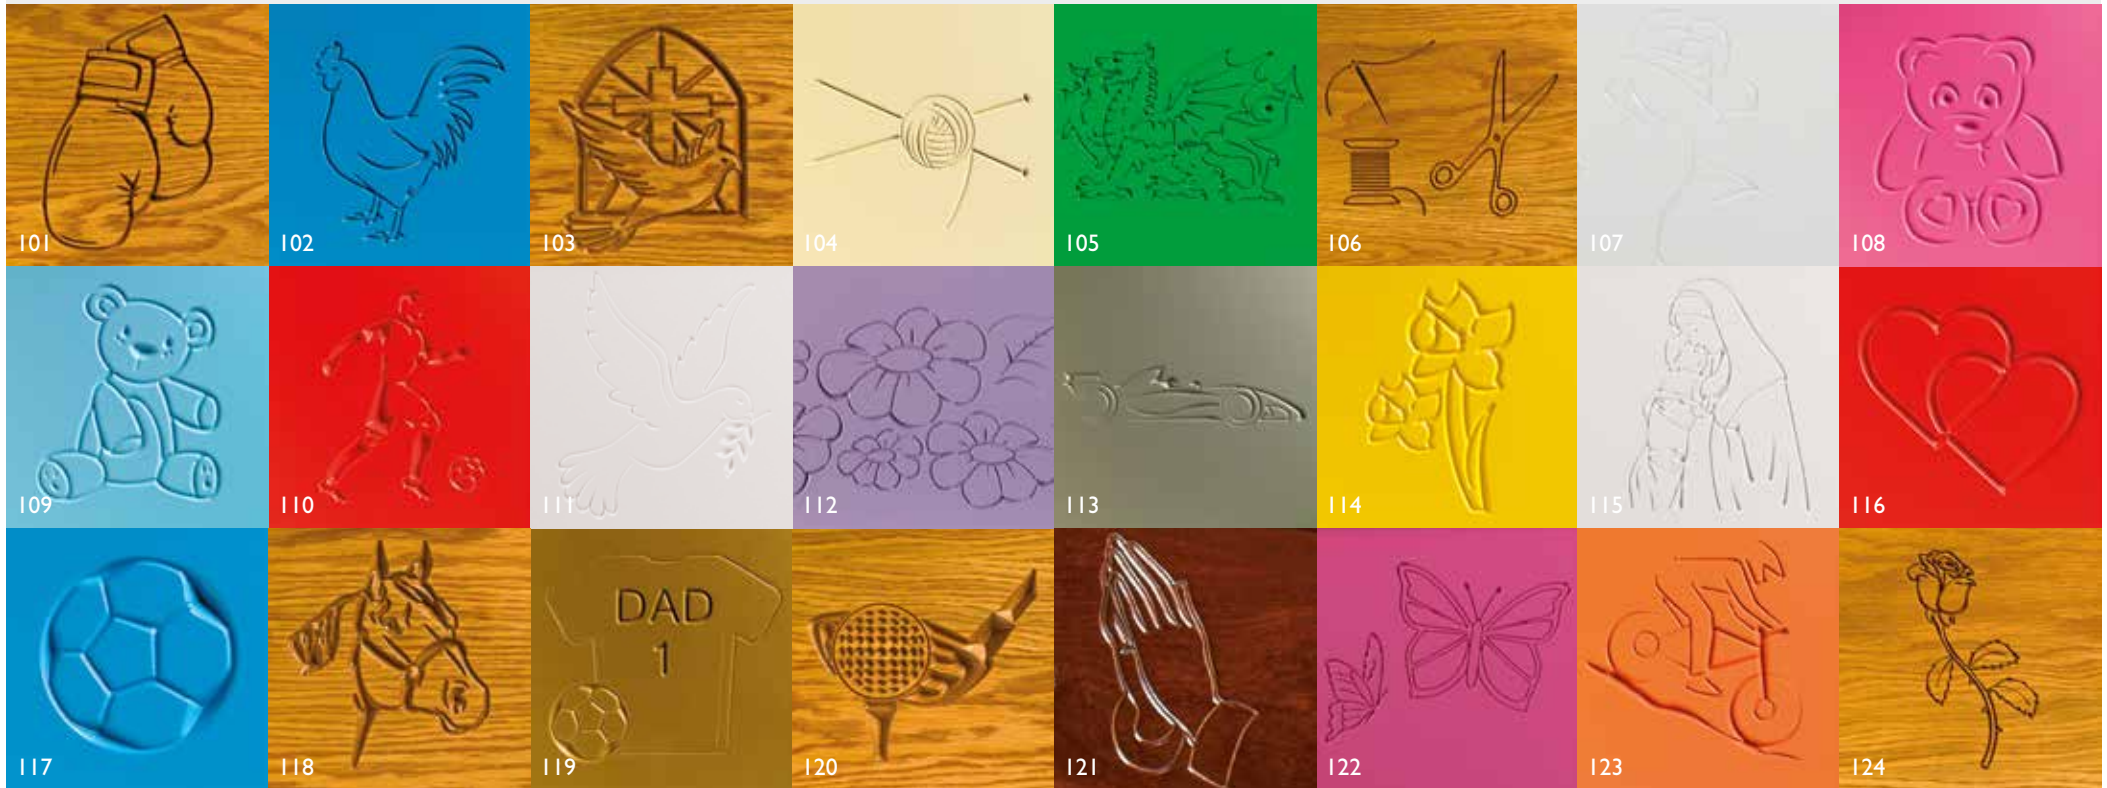

HANDMADE
IN THE UK

STEVE SOULT
LIMITED

☎ 01623 721 123

🌐 www.stevesoult.com

COLOURS

IMAGES

HANDLES

FONTS