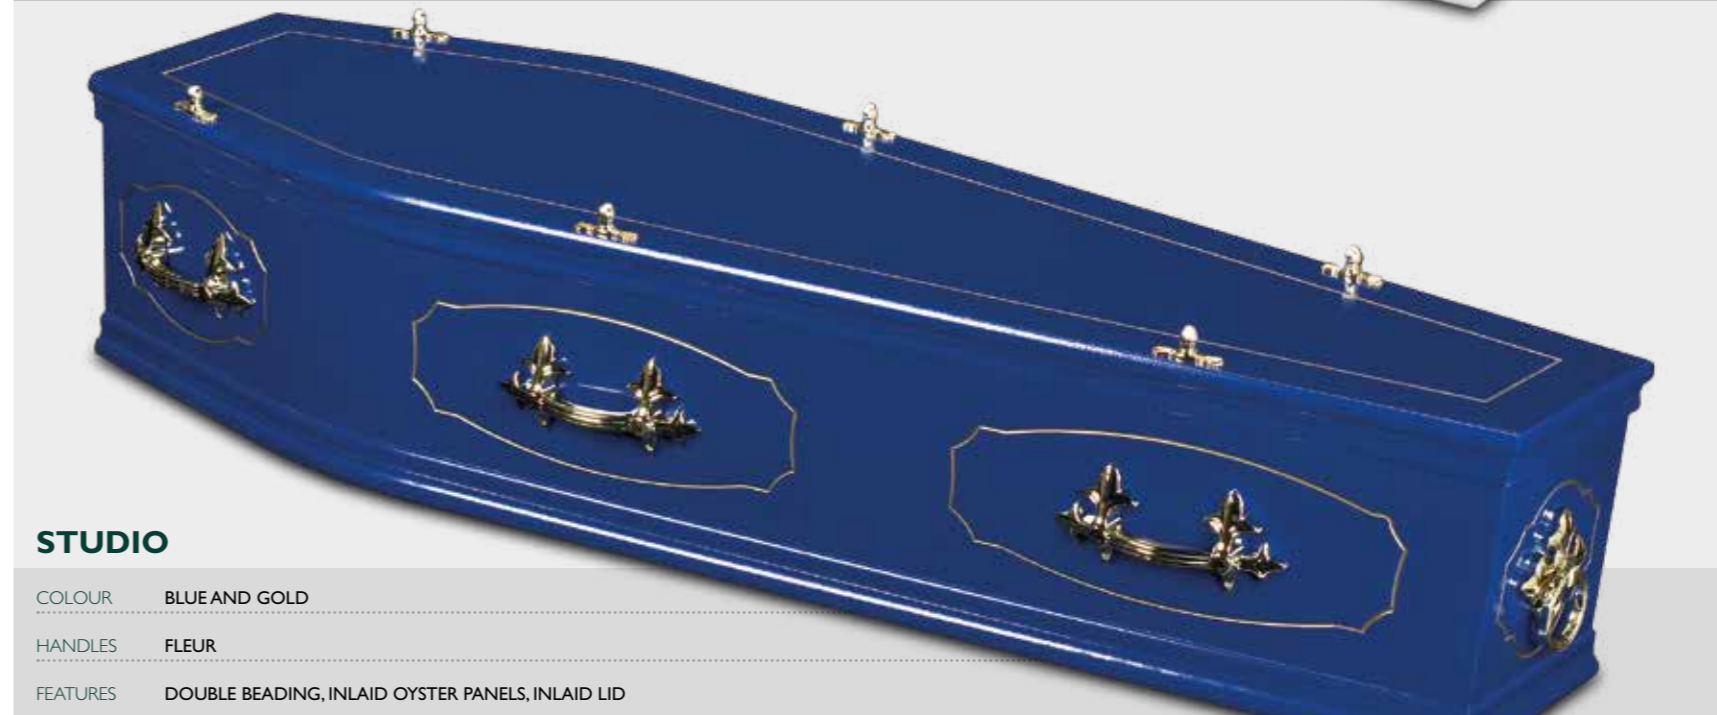

STUDIO

COLOUR BLUE AND GOLD
HANDLES FLEUR
FEATURES DOUBLE BEADING, INLAID OYSTER PANELS, INLAID LID