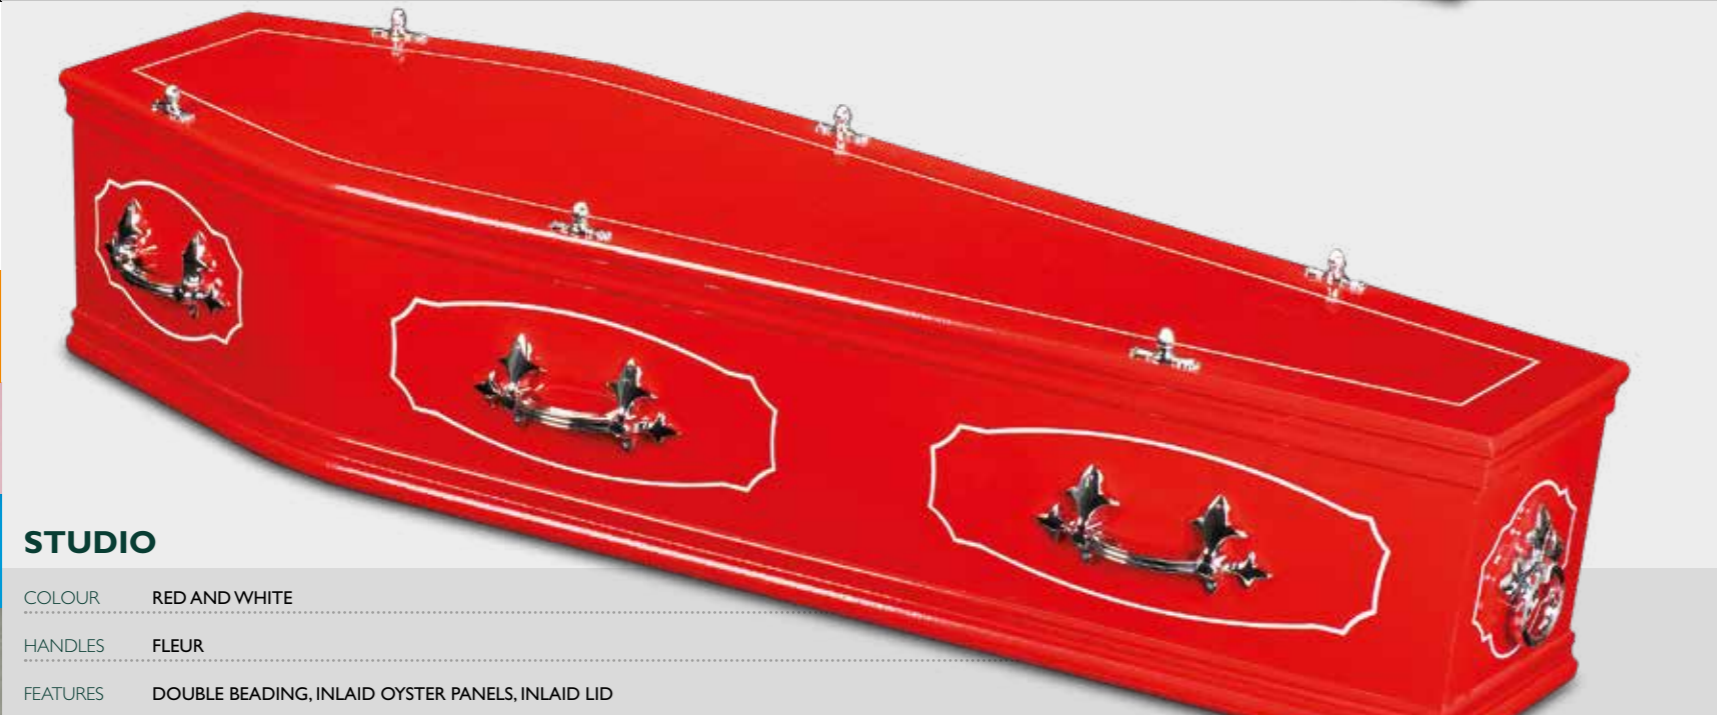

STUDIO

COLOUR RED AND WHITE
HANDLES FLEUR
FEATURES DOUBLE BEADING, INLAID OYSTER PANELS, INLAID LID